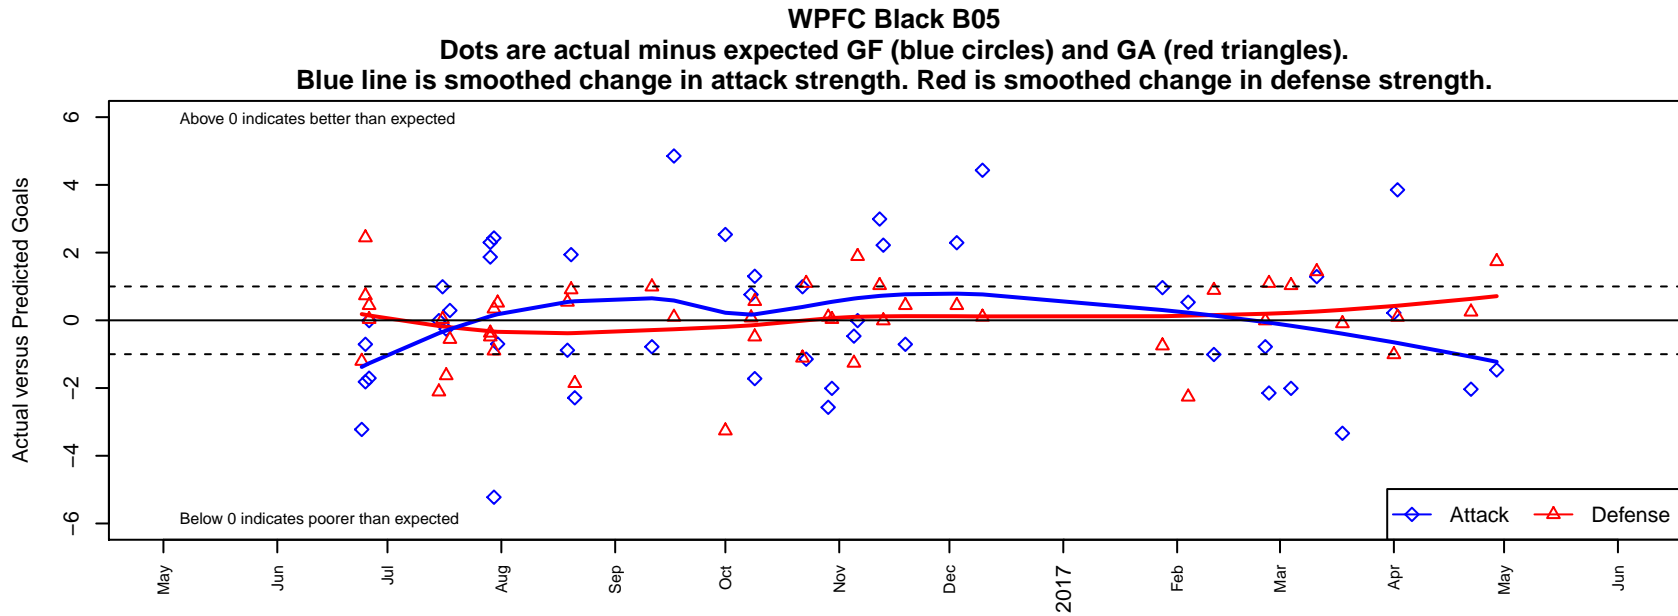

WPFC Black B05

Washington Premier FC
 Tacoma, WA
 B05 total strength=1158
 attack=5.28 defense=2.26
 fall league = RCL B05 Div 1 9Aside
 spr league = Win RCL B05 Div 1

alt names used:
 WASHINGTON PREMIER FC B05 BLACK (WA
 WASHINGTON PREMIER FC B05 BLACK
 Washington Premier FC B05 Black
 WPFC B05 Black
 WPFC B05 Black A
 WPFC B05 Black A
 WPFC B05 Black A

**attack and defense variance (black dot)
relative to other teams
and top 10 in region**

**attack and defense rating
relative to others at age
and all opponents in last 13 months**

Performance relative to 13 month average