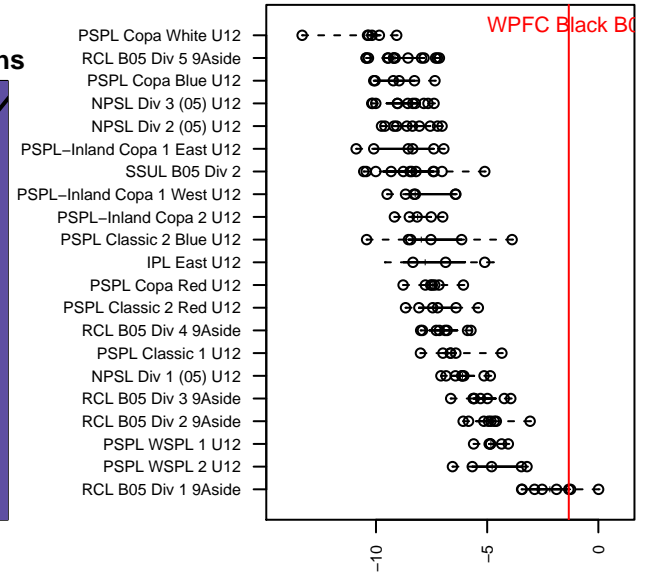

WPFC Black B05

Washington Premier FC
 Tacoma, WA
 B05 total strength=1158
 attack=5.28 defense=2.26
 fall league = RCL B05 Div 1 9Aside
 spr league = Win RCL B05 Div 1

alt names used:
 WASHINGTON PREMIER FC B05 BLACK (WA
 WASHINGTON PREMIER FC B05 BLACK
 Washington Premier FC B05 Black
 WPFC B05 Black
 WPFC B05 Black A
 WPFC B05 Black A
 WPFC B05 Black A

**attack and defense variance (black dot)
relative to other teams
and top 10 in region**

**attack and defense rating
relative to others at age
and all opponents in last 13 months**

Performance relative to 13 month average