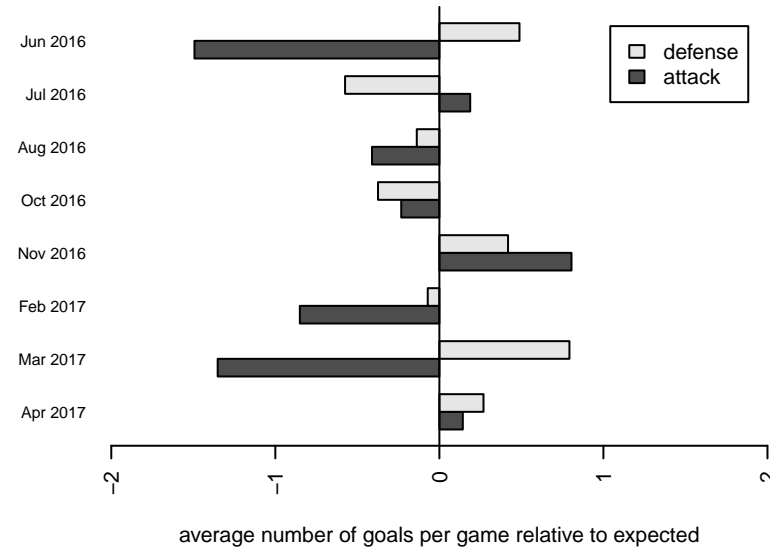

Performance relative to 13 month average