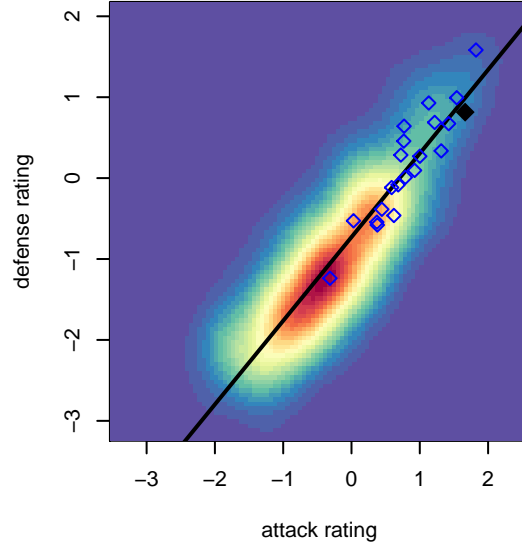

WPFC Black B05

Washington Premier FC
 Tacoma, WA
 B05 total strength=1158
 attack=5.28 defense=2.26
 fall league = RCL B05 Div 1 9Aside
 spr league = Win RCL B05 Div 1

alt names used:
 WASHINGTON PREMIER FC B05 BLACK (WA
 WASHINGTON PREMIER FC B05 BLACK
 Washington Premier FC B05 Black
 WPFC B05 Black
 WPFC B05 Black A
 WPFC B05 Black A
 WPFC B05 Black A

**attack and defense variance (black dot)
relative to other teams
and top 10 in region**

**attack and defense rating
relative to others at age
and all opponents in last 13 months**

Performance relative to 13 month average